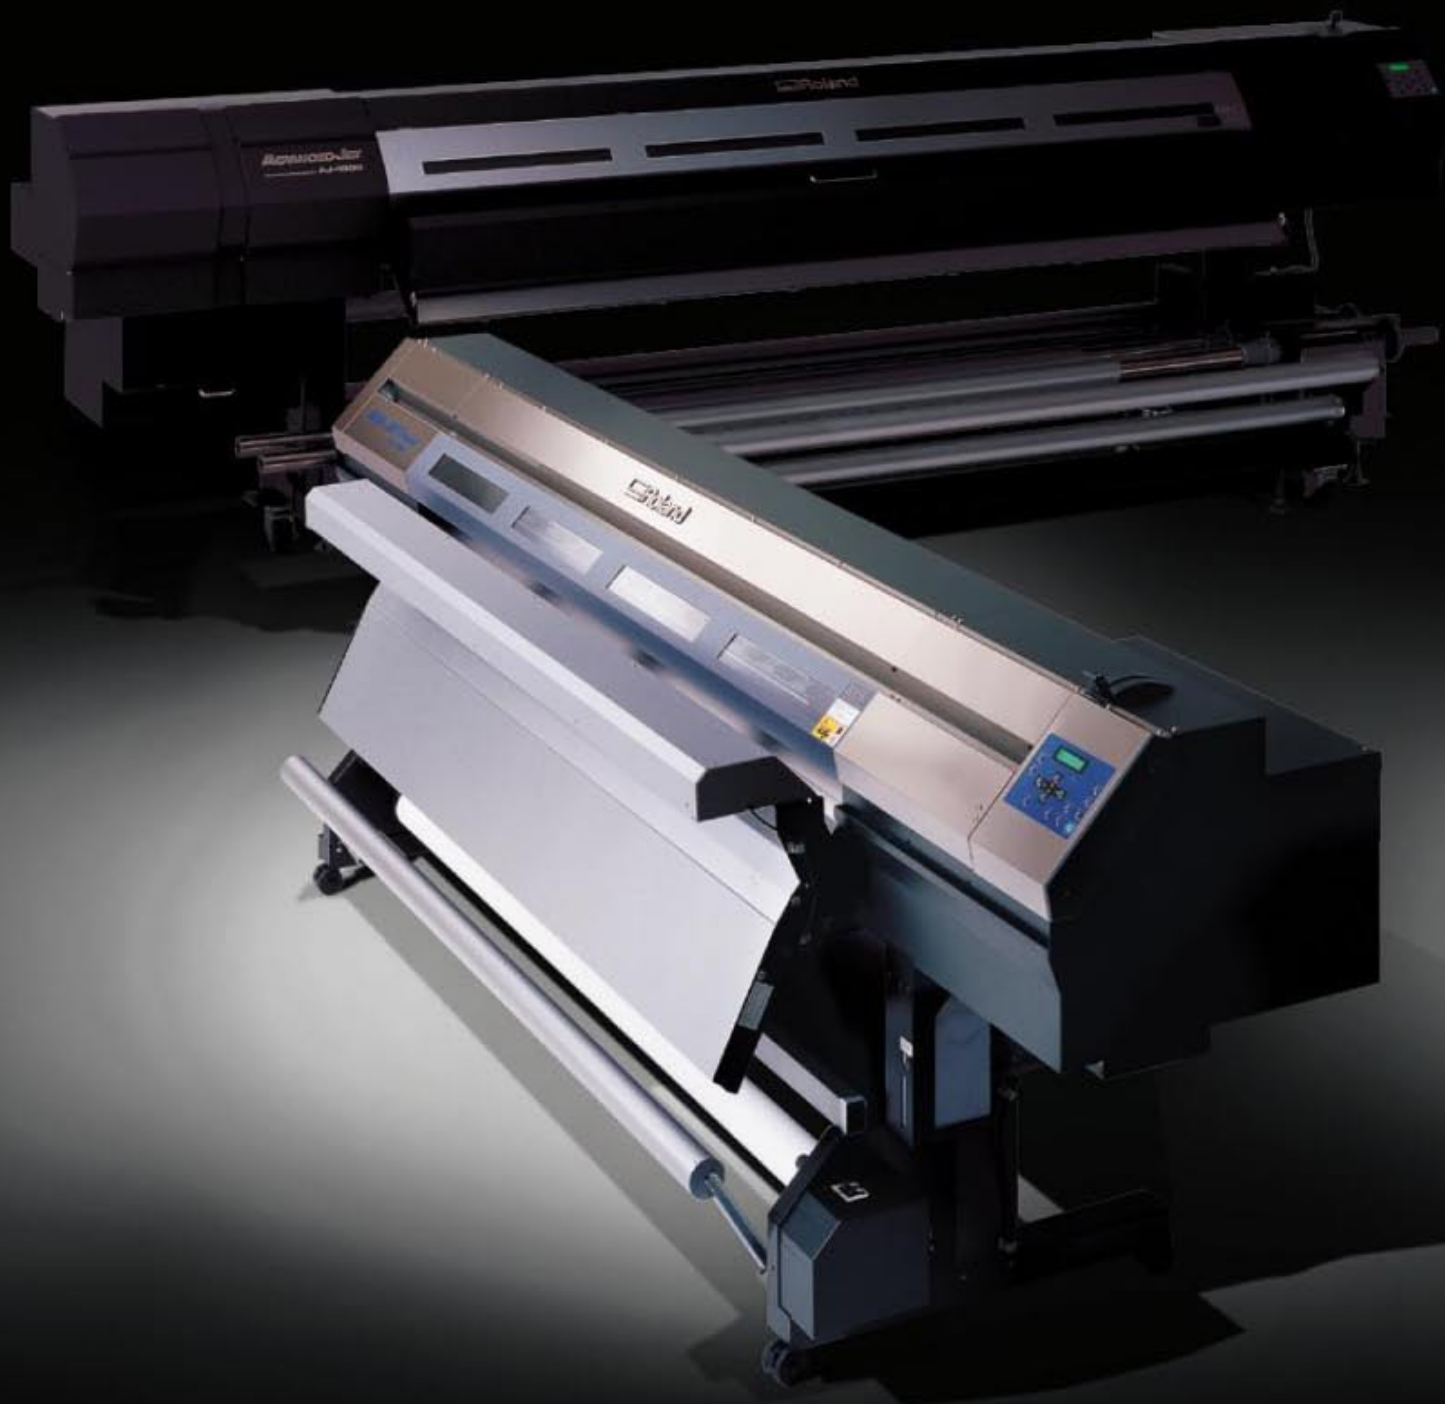

Exceptional Speed and Image Quality

The SOLJET PRO III XJ series is offered in 64" and 74" models, combining high-speed performance and superior image quality for the ultimate in six- or four-color digital printing.

SOLJET PRO III
XJ-740/XJ-640

Optimum Productivity and Low Running Costs

Available in 64" and 74" models, the six-color (CMYKcLm) or four-color (CCMMYK) XJ series builds on Roland's renowned SOLJET technology to achieve exceptional image quality at higher print speeds. With a maximum print speed of 42.6m²/hr (458.61sqft/hr), the XJ is designed for production printing of indoor and outdoor graphics including banners, signs, point of purchase displays, vehicle graphics, backlit displays, event graphics and more. The XJ series supports a wide variety of media including vinyl, banner, photo paper, poster paper and canvas. For even greater productivity, the XJ features an automated maintenance system that saves valuable ink and time, resulting in lower overall running costs. The XJ's in-line print head configuration eliminates the need for lengthy calibration procedures as well.

Exceptional Print Quality with ECO-SOL MAX Ink

ECO-SOL MAX eco-solvent ink delivers high color density and a wide gamut for exceptional images print after print. ECO-SOL MAX performs on a wide range of both coated and uncoated media, including backlit film, for increased versatility. Fast-drying and scratch-resistant, ECO-SOL MAX produces prints that dry quickly for easy handling throughout the production and finishing processes. Packaged in no-mess 220 and 440 cc cartridges, ECO-SOL MAX is virtually odorless for maximum convenience and comfort.