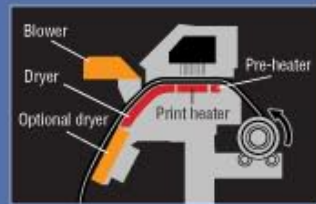

Optimum Productivity and Low Running Costs

Available in 64" and 74" models, the six-color (CMYKcLm) or four-color (CCMMYK) XJ series builds on Roland's renowned SOLJET technology to achieve exceptional image quality at higher print speeds. With a maximum print speed of 42.6m²/hr (458.61sqft/hr), the XJ is designed for production printing of indoor and outdoor graphics including banners, signs, point of purchase displays, vehicle graphics, backlit displays, event graphics and more. The XJ series supports a wide variety of media including vinyl, banner, photo paper, poster paper and canvas. For even greater productivity, the XJ features an automated maintenance system that saves valuable ink and time, resulting in lower overall running costs. The XJ's in-line print head configuration eliminates the need for lengthy calibration procedures as well.

Outstanding Visual Impact

The XJ series prints at up to 1440 x 1440 dpi resolution in dense, rich colors for indoor and outdoor graphics that look great up close and at a distance. The XJ has been optimized to achieve unparalleled image quality in every print mode and produces flawless skin tones, high-contrast images, and solid colors with no traces of banding even at the highest print speeds. A built-in tri-heater system increases media receptiveness for maximum ink brightness and fastness.