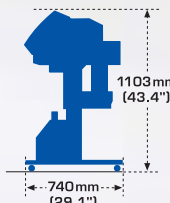

Fast Start-Up and Easy Operation

VersaArt series is designed for ease of use. Novices and professionals alike will appreciate the fast learning curve and easy procedures to start up, operate and shut down the printer. No mess 220/440 cc ink cartridges are easy to handle. Newly designed media shafts and flanges support rolls up to 40kg (88 lbs.) for unattended printing. VersaArt is also virtually maintenance free for even greater simplicity and productivity. Measuring just 2.6 m wide x 1.1 m high (101" wide by 43" high), the VersaArt RS-640 fits conveniently in just about any small shop environment. Expanding your production environment is easy as well because every Roland inkjet printer shares the same start up and operation procedures.